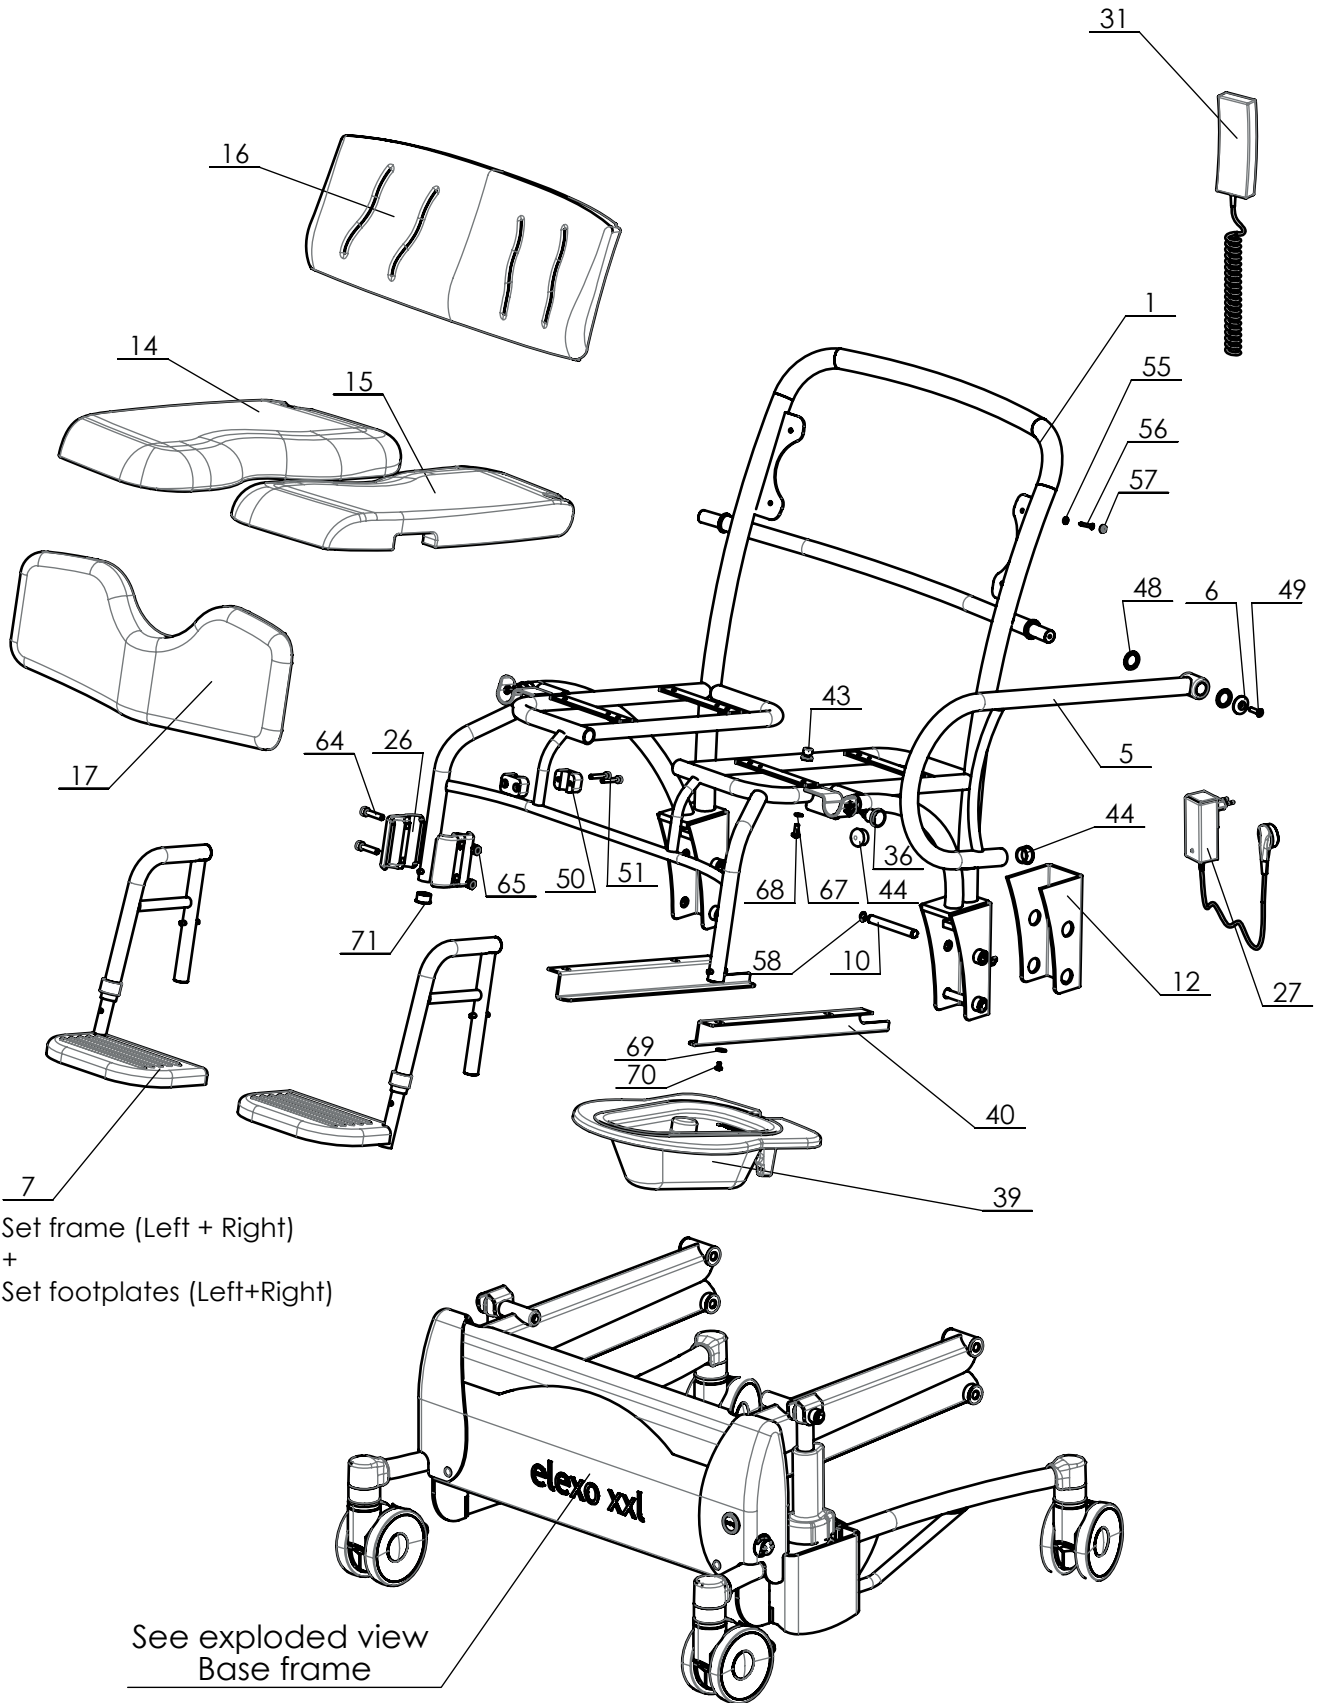

From Serial number 5300.18.050

7
Set frame (Left + Right)
+
Set footplates (Left+Right)

See exploded view
Base frame

P:\SW-Tek\Elexo XXL 5300\

Drawn by: ES	Date: 10-10-2013
Revised: KA	Date: 20-01-2025
Revised: 7 /KA	Date: 29-09-2023

Overview parts Elexo XXL base frame

Copyright reserved by law

Unit of measurement: mm

Lopital Nederland bv

Draw. no. 5300-EV.7

Elexo XXL 51005300

Part nr.	QTY.	Art.no.	Part
1	1	70530004	Seat frame
2	1	70530001	Chassis
3	1	70530002	Main lever
4	2	70530003	Control lever
5	1	70530005	Armrest (L+R)
6	2	Set with no. 1	Rosette
7	1	70530017 + 70530032	Height adjustable footsupport (Set)+Footplates
8	1	70530018	Battery cover
9	1	70530019	sticker motorcover
10	4	70530007	Hinge pin L=100
11	2	70530016	Hinge pin L=127
12	2	70530027	Hinge cover blue
13	2	70530024	Bush L=63 mm
14	1	70530014	Seat XXL (Right)
15	1	70530008	Seat XXL (Left)
16	1	70530009	Backrest
17	1	70530012	Calf plate
18	8	70560041	Bush
19	2	70530011	Bush
20	1	70550011	Battery Cover sides (set)
21	2	70550019	Seperation plate
22	1	70550021	Bracket coupling
23	2	70550020	Cover for TA1
24	1	70550013	Uni-lap Control
25	1	70550043	Sticker ELD
26	4	70519931	Leg support clamp
27	1	70550012	Charger incl. plug
28	2	70550006	Actuator TA1
29	1	70550018	Chassispart charger
30	2	70560004	Battery Set
31	1	70550007	Manual control
32	2	70530015	Vibration damper
33	1	70530030	Emergency stop
34	1	70550014	Emergency lowering button
35	1	70550045	Switch On/Off
36	2	70530029	Pull knob
37	1	70550046	Sticker E-Stop
38	1	70550044	Sticker on/off
39	1	69501104	Bedpan + lid
40	1	70580005	Guide for bedpan set
41	3	70530025	Castor double roll set
42	4	70530006	Protective cover wheel

Drawn by: ES	Date: 10-10-2013
Revised: KA	Date: 20-01-2025
Revised: 7 /KA	Date: 29-09-2023

Overview parts Elexo XXL

Copyright reserved
by law

Unit of measure-
ment: mm

Lopital Nederland bv

Draw. no. 5300-EV.7