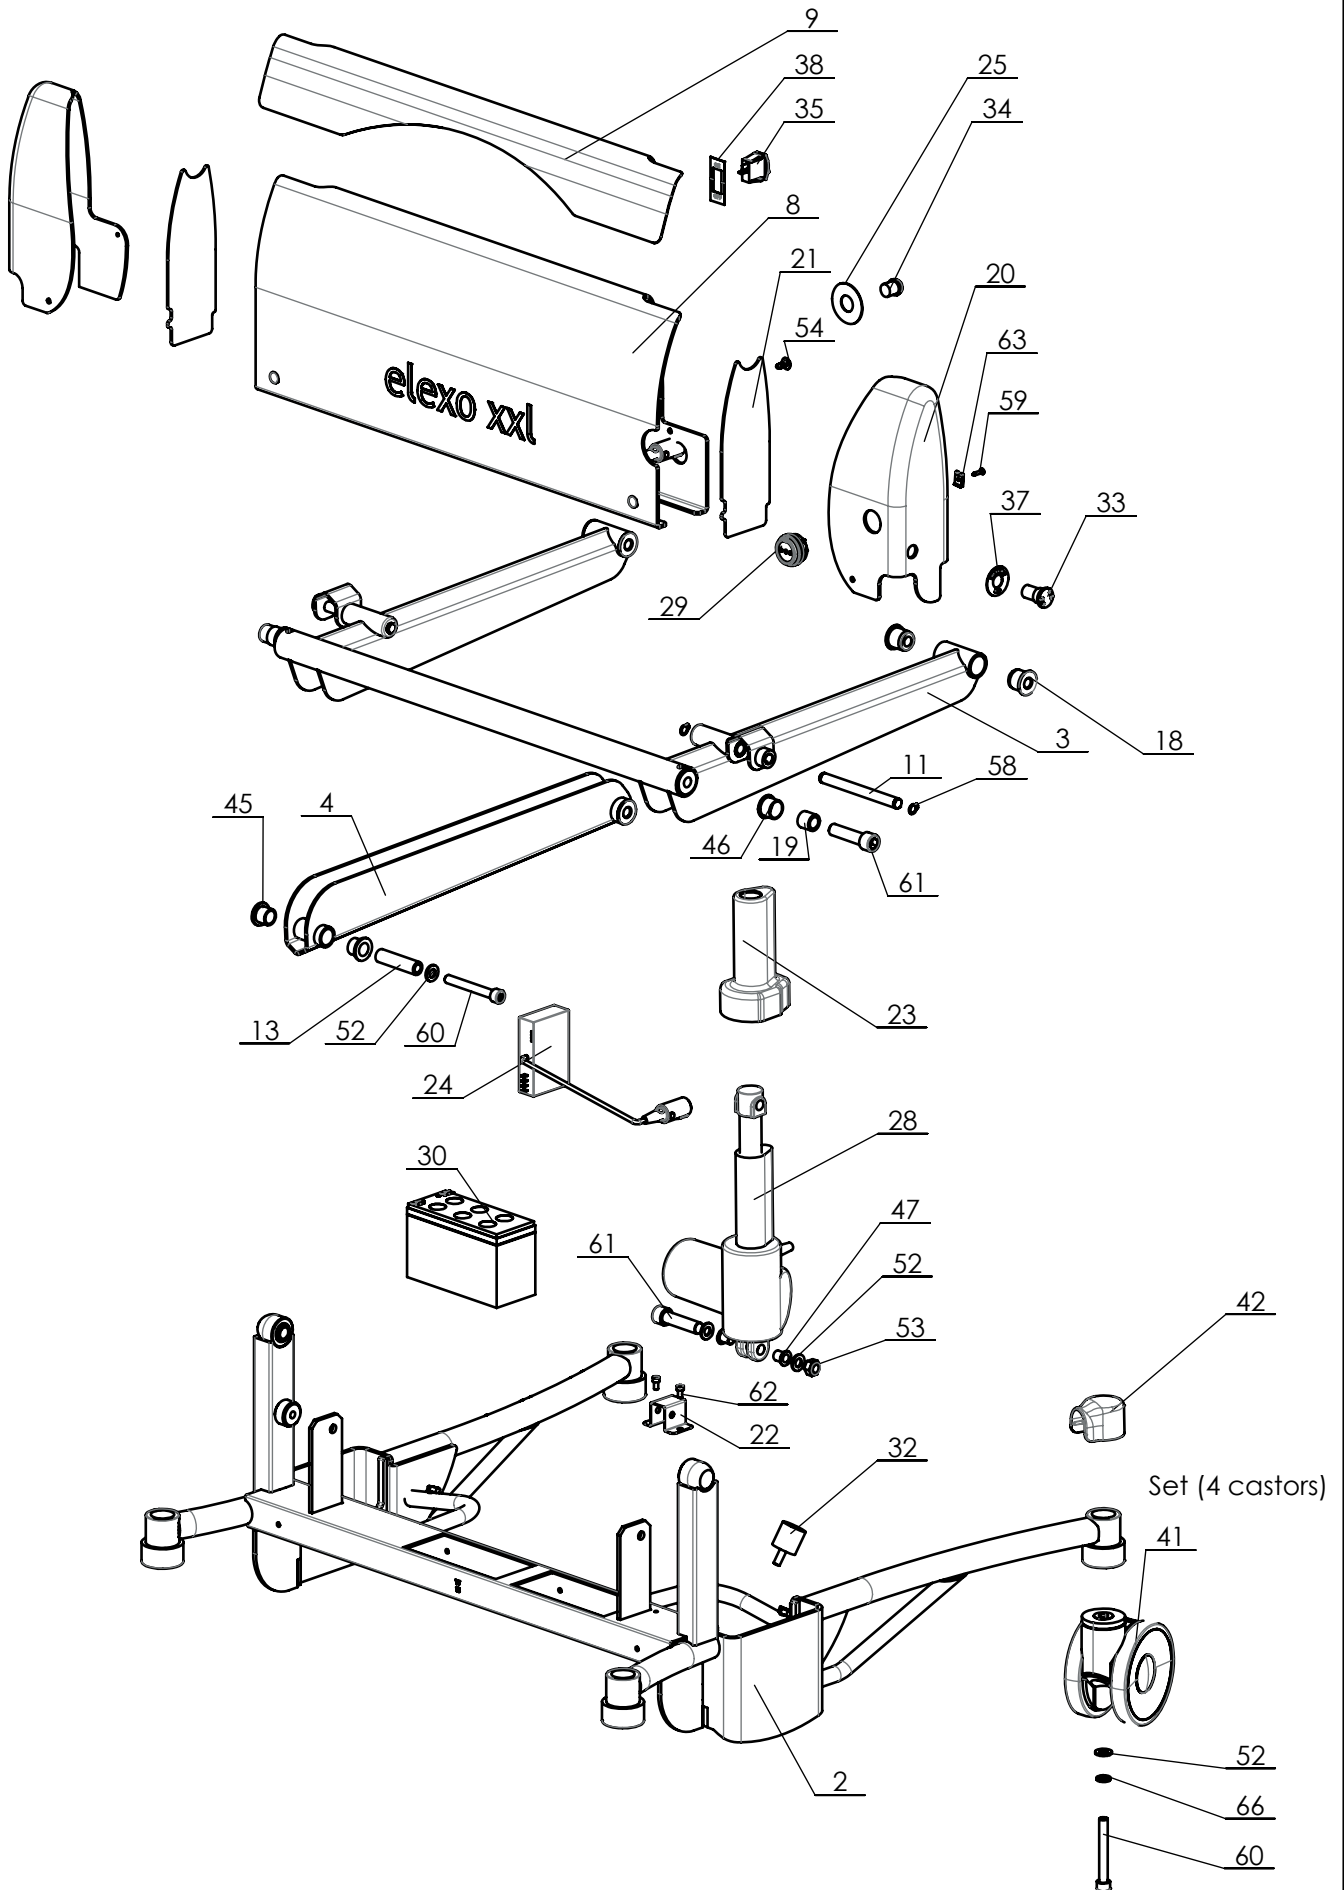

P:\SW-Tek\Eleko\Eleko XXL 5300\

Drawn by: ES	Date: 10-10-2013
Revised: KA	Date: 20-01-2025
Revised: 7 /KA	Date: 29-09-2023

Overview parts Elexo XXL base frame

Copyright reserved by law

Unit of measurement: mm

Lopital Nederland bv

Draw. no. 5300-EV.7